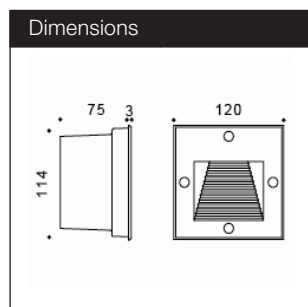

Recessed Wall Light 1.5w

Recessed Wall Light - EFX-RRWS1201.5W

Recessed Wall Light - EFX-RRWS1201.5W

The Eco-FX Recessed Wall Light is available in various LED configurations and wattages. Available in a variety of colours. Steel, glass diffuser, die cast aluminium heat sink, internal LED driver.

	Technical
Product Code	EFX-RRWS1201.5W
Size	120mm x 120mm x 75mm
Beam Angle	90
Input Voltage	110-265Vac
Frequency	50/60 Hz
Transformer Output	12VDC
Running Current	350mA
Power Factor	0.9
Chip Set	SMD 5050
Efficiency (LOR)	95%
Colour Temperature	Warm White 3000k
Lumen	Warm White 92.4lm
Efficacy	61.6lm/w
CRI	Warm White >65+
LED Life	50,000Hrs
Operating Temperature	-40° / +50°
IP Rating	65
IK	06