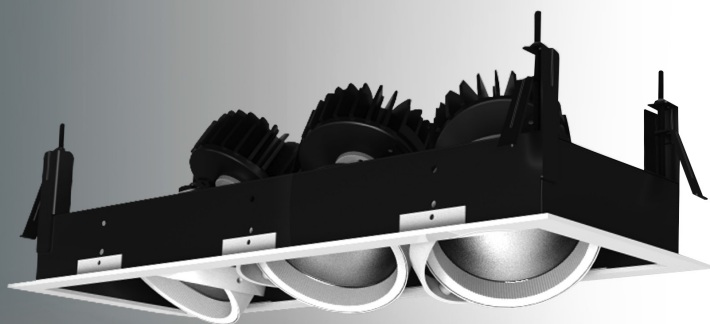

LED Gridlight (Triple) 30w

Adjustable

LED Gridlight - EFX-RDLTA310

LED Gridlight 30W - EFX-RDLTA310

The Eco-FX LED Gridlight offers high luminosity giving efficient heat dissipation. The long life driver offers constant current and voltage. Offering total flexibility in the retail environment.

	Technical 30w
Product Code	EFX-RDLTA310
Size	498mm x 188mm x 150mm
Beam Angle	55°
Input Voltage	110-265Vac
Frequency	50/60 Hz
Transformer Output	10W 25Vdc x3
Running Current	350mA x3
Power Factor	0.9
Chip Set	Bridgelux
Efficiency (LOR)	92%
Colour Temperature	Warm White 2700k
Lumen	Warm White 800lm x3
Efficacy	Warm White 80lm/w
CRI	Warm White >85+
TILT	30°
LED Life	50,000Hrs
Operating Temperature	-20° / +45°
IP Rating	20
Cut Out	477mm x 168mm