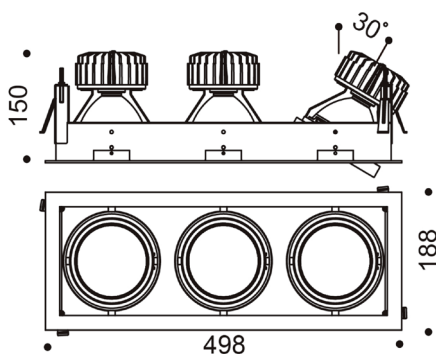

LED Gridlight (Triple) 30w

Adjustable

LED Gridlight - EFX-RDLTA310

LED Gridlight 30W - EFX-RDLTA310

The Eco-FX LED Gridlight offers high luminosity giving efficient heat dissipation. The long life driver offers constant current and voltage. Offering total flexibility in the retail environment.

	Technical 30w
Product Code	EFX-RDLTA310
Size	498mm x 188mm x 150mm
Beam Angle	55°
Input Voltage	110-265Vac
Frequency	50/60 Hz
Transformer Output	10W 25Vdc x3
Running Current	350mA x3
Power Factor	0.9
Chip Set	Bridgelux
Efficiency (LOR)	92%
Colour Temperature	Warm White 2700k
Lumen	Warm White 800lm x3
Efficacy	Warm White 80lm/w
CRI	Warm White >85+
TILT	30°
LED Life	50,000Hrs
Operating Temperature	-20° / +45°
IP Rating	20
Cut Out	477mm x 168mm