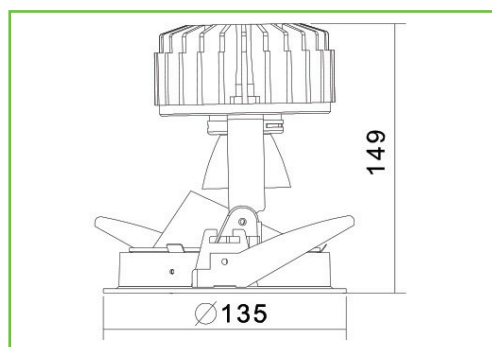

Technical 25w	
Product Code	EFX-RADL25W135
Size	Ø135mm x 149mm
Beam Angle	40°
Input Voltage	110-265Vac
Frequency	50/60 Hz
Transformer Output	25W 36V
Running Current	700mA
Power Factor	0.93
Chip Set	Bridgelux
Efficiency (LOR)	95%
Colour Temperature	Warm White 3000k
Lumen	Warm White 2000lm
Efficacy	80lm/w
CRI	Warm White 85+
LED Life	50,000Hrs
Operating Temperature	-40° / +50°
IP Rating	20
Cut Out	Ø123mm
Tilt	30°